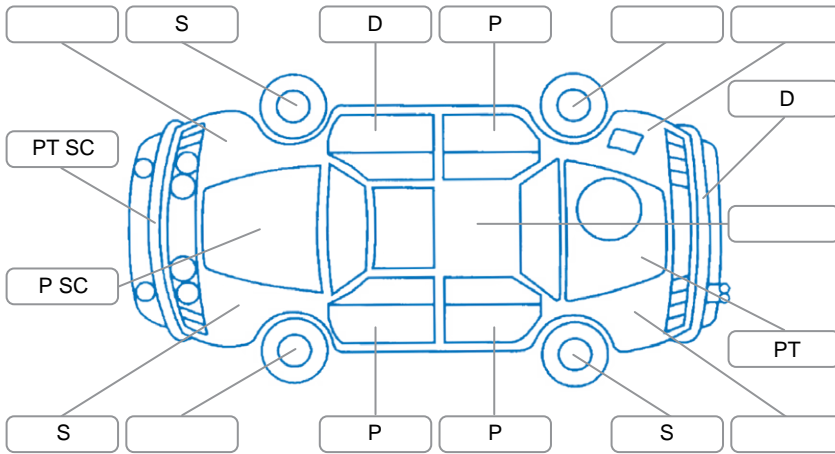

Report ID:	28,281,724	Version:	3
Created:	27 Jun 2026		

Make:	Suzuki	Model:	Escudo
Body Style:	SUV	Year:	2005
Rego No.:	HGJ475	Rego Expiry:	25 Dec 2026
WoF Expiry:	28 Oct 2026	Odometer:	154,875 Kms
Good No.:	28281724	VIN:	7AT0GK4MX14105072
Next Service:	212,500kms	Service History:	No

Key
 S = Scratch R = Rust C = Crack * = Decals W = Significant scuffs
 D = Dent PT = Paint defect P = Pin dent SC = Stone Chips

Note: some defects and blemishes may not be displayed in the diagram

Body Inspection Comments

Aerial damaged.
 Washer fluid bottle damaged, won't hold water.

Conditions During Body Inspection Dry

Under Carriage and Under Bonnet Inspection Comments

Oil seepage.

Interior Comments

Seats:	Good
Carpets:	Good
Panels:	Good
Dashboard:	Good