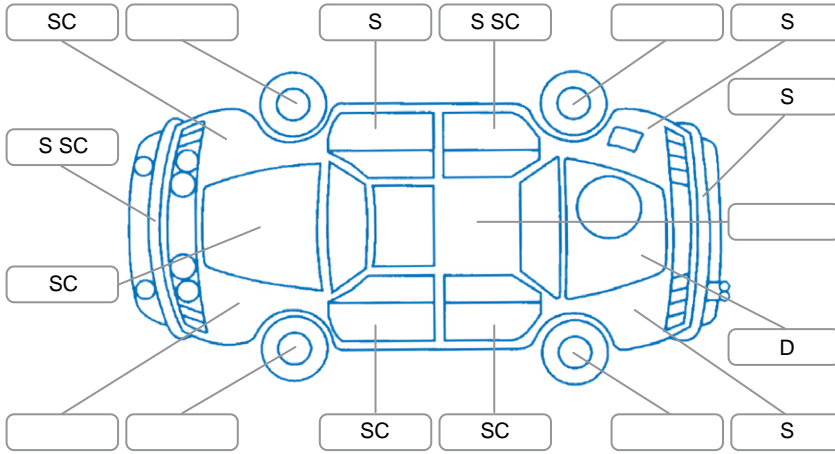

Report ID:	28,281,690	Version:	1
Created:	27 Jun 2026		

Make:	Nissan	Model:	Navara
Body Style:	Utility	Year:	2023
Rego No.:	PUY29	Rego Expiry:	18 Dec 2026
WoF Expiry:	09 Mar 2027	Odometer:	106,357 Kms
Good No.:	28281690	VIN:	MNTCBND23A0022841
Next Service:	110000	Service History:	Yes

Key

S = Scratch R = Rust C = Crack * = Decals W = Significant scuffs
 D = Dent PT = Paint defect P = Pin dent SC = Stone Chips

Note: some defects and blemishes may not be displayed in the diagram

Body Inspection Comments

Conditions During Body Inspection	Dry
-----------------------------------	-----

Under Carriage and Under Bonnet Inspection Comments

Four wheel drive

Interior Comments

Seats:	Drivers seat torn, Good
Carpets:	Good
Panels:	Good
Dashboard:	Good