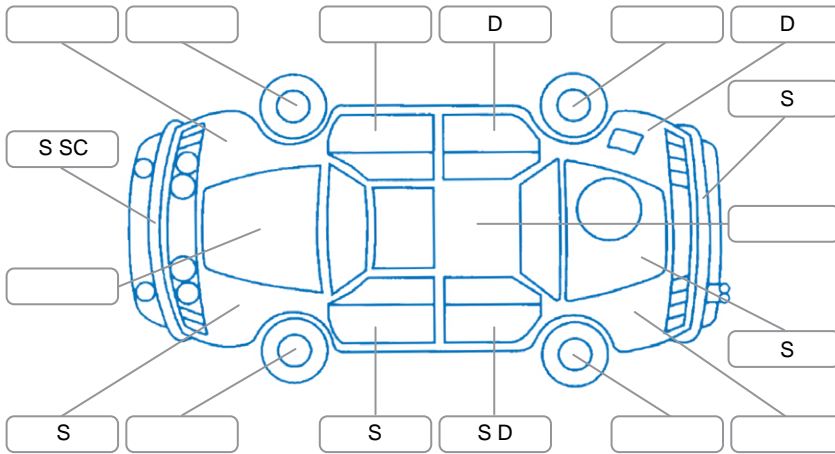

Report ID:	28,281,674	Version:	1
Created:	27 Jun 2026		

Make:	Toyota	Model:	Rav4
Body Style:	SUV	Year:	2023
Rego No.:	PZW823	Rego Expiry:	05 Dec 2026
WoF Expiry:	12 May 2027	Odometer:	64,272 Kms
Good No.:	28281674	VIN:	JTMRW3FV30D181632
Next Service:	75000	Service History:	Yes

**Key**  
 S = Scratch    R = Rust    C = Crack    \* = Decals    W = Significant scuffs  
 D = Dent    PT = Paint defect    P = Pin dent    SC = Stone Chips

Note: some defects and blemishes may not be displayed in the diagram