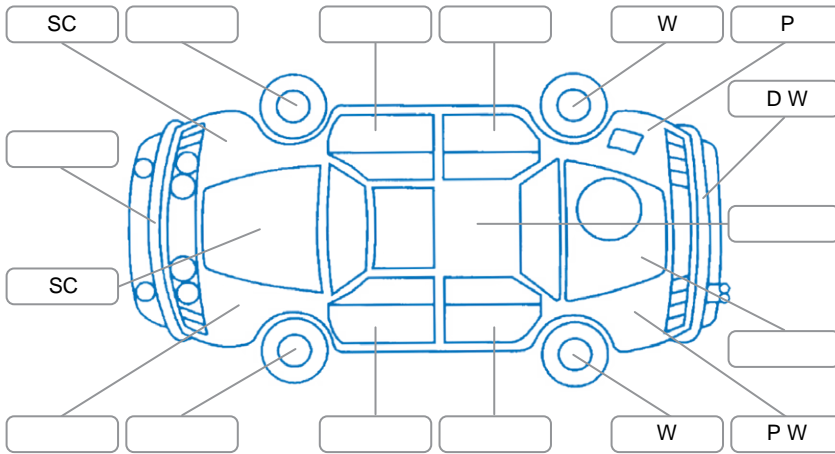

Key
 S = Scratch R = Rust C = Crack * = Decals W = Significant scuffs
 D = Dent PT = Paint defect P = Pin dent SC = Stone Chips

Note: some defects and blemishes may not be displayed in the diagram

Body Inspection Comments

Conditions During Body Inspection	Dry
-----------------------------------	-----

Under Carriage and Under Bonnet Inspection Comments

Front wheel drive

Interior Comments

Seats:	Good
Carpets:	Good
Panels:	Good
Dashboard:	Good