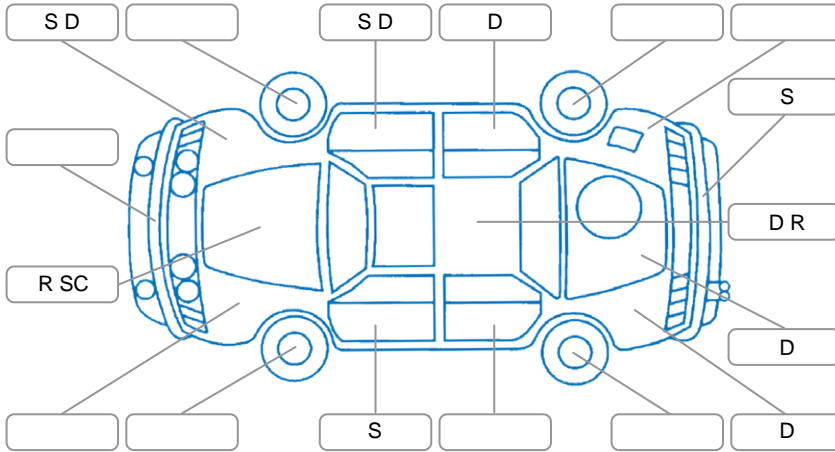

Report ID:	28,281,619	Version:	3
Created:	30 Jun 2026		

Make:	Ford	Model:	Transit
Body Style:	Van	Year:	2020
Rego No.:	MWG178	Rego Expiry:	24 Aug 2026
WoF Expiry:	07 Jun 2027	Odometer:	140,903 Kms
Good No.:	28281619	VIN:	WFOYXXTTGYKU60694
Next Service:	152000	Service History:	Yes

Key

S = Scratch R = Rust C = Crack * = Decals W = Significant scuffs
 D = Dent PT = Paint defect P = Pin dent SC = Stone Chips

Note: some defects and blemishes may not be displayed in the diagram

Body Inspection Comments

R taillight cracked, L taillight edge cracked, inner interior cargo frame rust around tailgate, cargo interior scratches/surface rust.

Conditions During Body Inspection

Under Carriage and Under Bonnet Inspection Comments