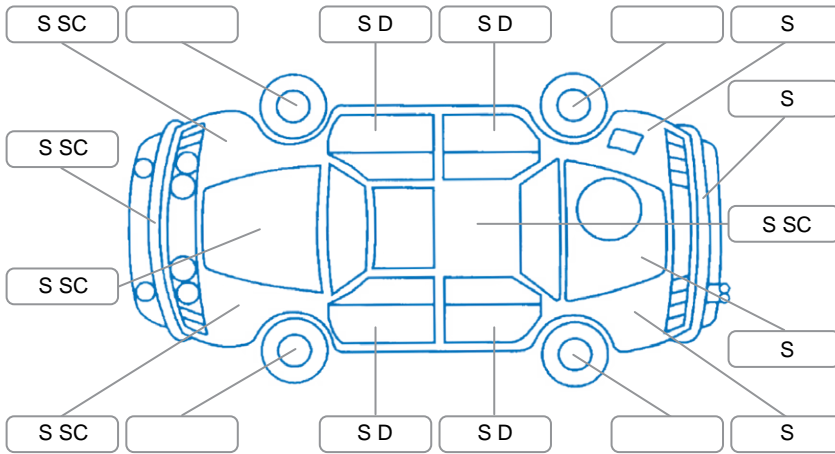

Report ID:	28,281,571	Version:	1
Created:	02 Jul 2026		

Make:	Mitsubishi	Model:	Lancer
Body Style:	Sedan	Year:	2017
Rego No.:	KSC443	Rego Expiry:	12 Jan 2027
WoF Expiry:	23 Jul 2026	Odometer:	103,440 Kms
Good No.:	28281571	VIN:	JMFSTCY4AHU004434
Next Service:	115,000	Service History:	Yes

Key

S = Scratch R = Rust C = Crack * = Decals W = Significant scuffs
 D = Dent PT = Paint defect P = Pin dent SC = Stone Chips

Note: some defects and blemishes may not be displayed in the diagram

Body Inspection Comments

Front bumper poor fit

Conditions During Body Inspection

Wet

Under Carriage and Under Bonnet Inspection Comments

Interior Comments

Seats:	Average
Carpets:	Average
Panels:	Average
Dashboard:	Average

General Comments