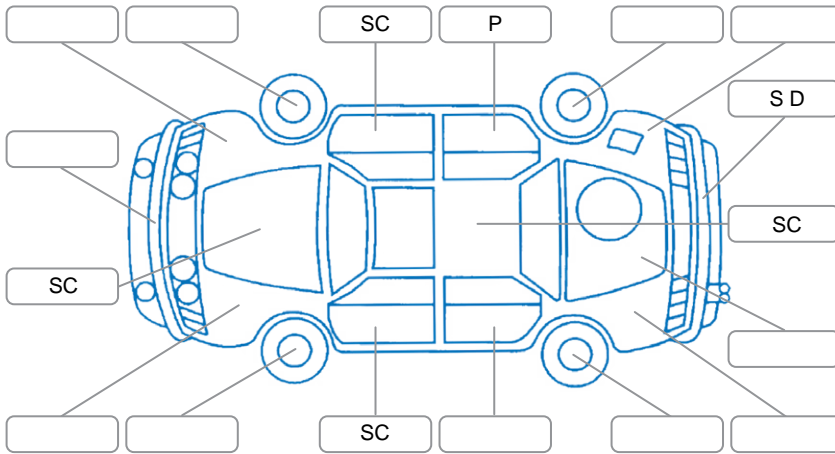

Report ID:	28,281,378	Version:	2
Created:	03 Jul 2026		

Make:	Nissan	Model:	NV200
Body Style:	Van	Year:	2015
Rego No.:	MNR899	Rego Expiry:	18 Dec 2026
WoF Expiry:	14 Jul 2027	Odometer:	100,822 Kms
Good No.:	28281378	VIN:	7AT0DH8MX19082411
Next Service:	110000	Service History:	No

Key

S = Scratch R = Rust C = Crack * = Decals W = Significant scuffs
 D = Dent PT = Paint defect P = Pin dent SC = Stone Chips

Note: some defects and blemishes may not be displayed in the diagram

Body Inspection Comments

Conditions During Body Inspection: Dry

Under Carriage and Under Bonnet Inspection Comments

Interior Comments

Seats:	Good
Carpets:	Good
Panels:	Good
Dashboard:	Good

General Comments

Road Conditions During Test Drive	Dry	
Engine Timing Mechanism	Timing Chain	
Evidence of Cam Belt Replacement	<input type="checkbox"/> Yes <input type="checkbox"/> No	Kms
Inspected by:	Chris Buckley	
Published by:	Jeremy Hutchings	
Inspection Date:	26 Jun 2026	