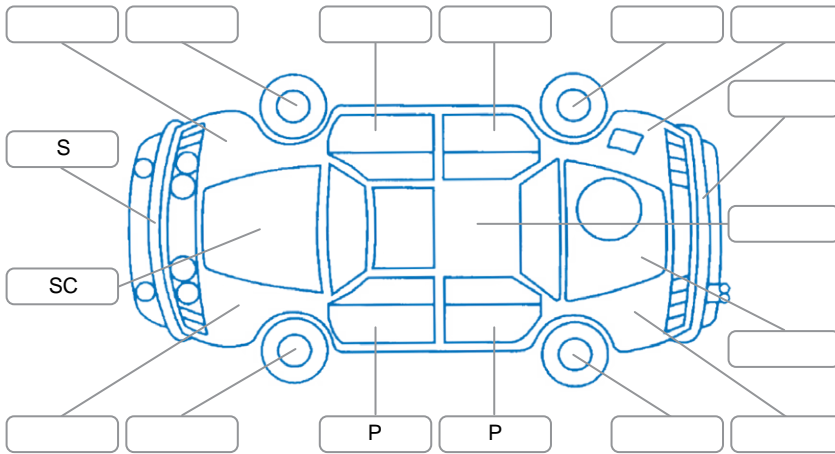

Report ID:	28,281,299	Version:	3
Created:	03 Jul 2026		

Make:	Ford	Model:	Courier
Body Style:	Utility	Year:	2001
Rego No.:	RTJ837	Rego Expiry:	23 Jul 2026
WoF Expiry:	23 Jun 2027	Odometer:	289,731 Kms
Good No.:	28281299	VIN:	MNALSFE401W186003
Next Service:	304,000 Kms	Service History:	No

**Key**  
 S = Scratch    R = Rust    C = Crack    \* = Decals    W = Significant scuffs  
 D = Dent    PT = Paint defect    P = Pin dent    SC = Stone Chips

Note: some defects and blemishes may not be displayed in the diagram