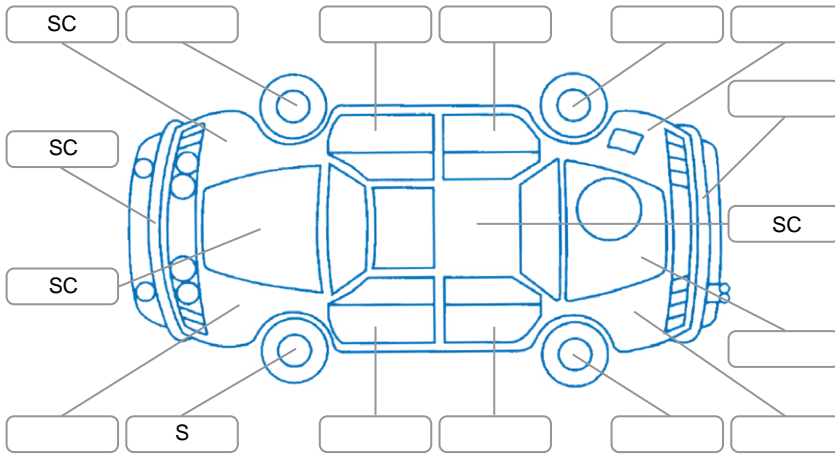

Report ID:	28,281,268	Version:	2
Created:	06 Jul 2026		

Make:	Holden	Model:	Commodore
Body Style:	Wagon	Year:	2019
Rego No.:	MLM21	Rego Expiry:	29 Oct 2026
WoF Expiry:	16 Jul 2027	Odometer:	77,761 Kms
Good No.:	28281268	VIN:	W0VZM8EC7J1110980
Next Service:	87,000 Kms	Service History:	Yes

Key
 S = Scratch R = Rust C = Crack * = Decals W = Significant scuffs
 D = Dent PT = Paint defect P = Pin dent SC = Stone Chips

Note: some defects and blemishes may not be displayed in the diagram

Body Inspection Comments