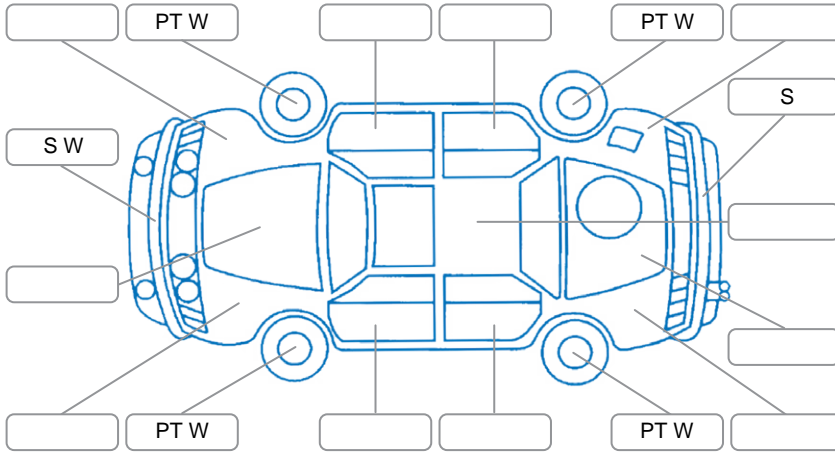

Report ID:	28,281,210	Version:	2
Created:	09 Jul 2026		

Make:	Toyota	Model:	Harrier
Body Style:	SUV	Year:	2015
Rego No.:	RFW288	Rego Expiry:	13 Dec 2026
WoF Expiry:	23 Jun 2027	Odometer:	113,000 Kms
Good No.:	28281210	VIN:	7AT0H634X24057903
Next Service:	121900 kms	Service History:	No

**Key**

S = Scratch    R = Rust    C = Crack    \* = Decals    W = Significant scuffs  
 D = Dent    PT = Paint defect    P = Pin dent    SC = Stone Chips

Note: some defects and blemishes may not be displayed in the diagram