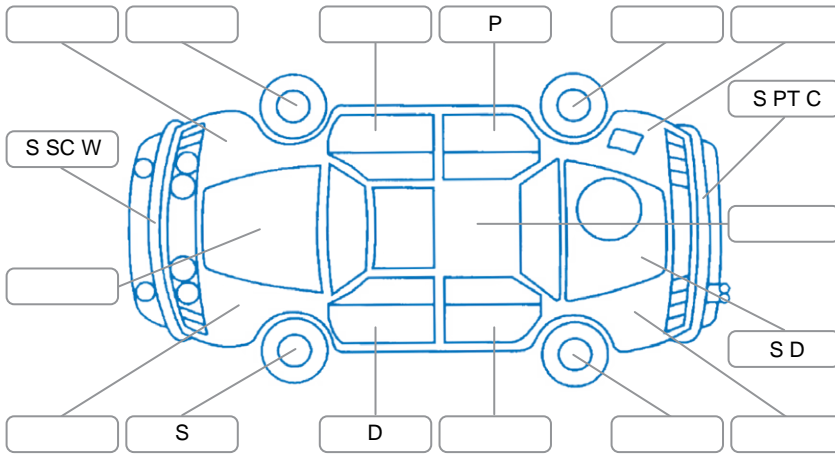

Report ID:	28,281,155	Version:	3
Created:	09 Jul 2026		

Make:	Subaru	Model:	Forester
Body Style:	SUV	Year:	2014
Rego No.:	HRK406	Rego Expiry:	22 Dec 2026
WoF Expiry:	18 Mar 2027	Odometer:	280,150 Kms
Good No.:	28281155	VIN:	JF2SJ9KC5EG035752
Next Service:	285560 kms	Service History:	No

**Key**  
 S = Scratch    R = Rust    C = Crack    \* = Decals    W = Significant scuffs  
 D = Dent    PT = Paint defect    P = Pin dent    SC = Stone Chips

Note: some defects and blemishes may not be displayed in the diagram

### Under Carriage and Under Bonnet Inspection Comments

Engine oil leaks/stains. Front inner CV axle boots grease leaks. Drivebelt cracking.