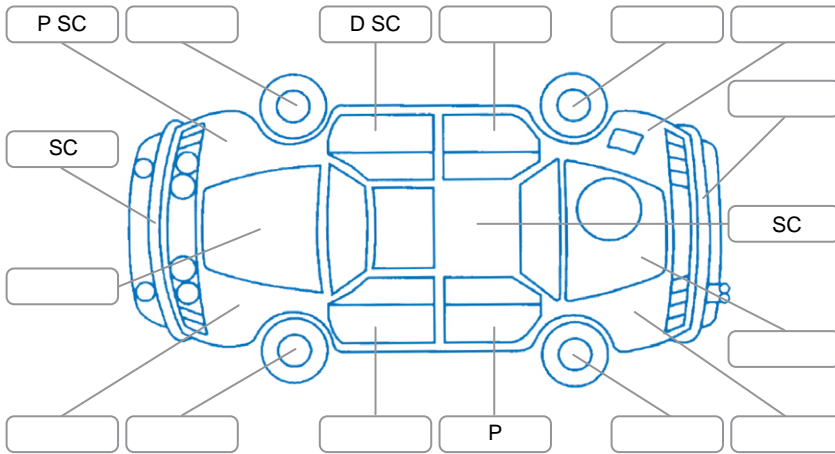

Report ID:	28,281,070	Version:	1
Created:	30 Jun 2026		

Make:	Renault	Model:	Koleos
Body Style:	SUV	Year:	2019
Rego No.:	MBQ191	Rego Expiry:	28 Mar 2027
WoF Expiry:	09 Jul 2027	Odometer:	76,677 Kms
Good No.:	28281070	VIN:	VF1RZG00061314786
Next Service:	88,000kms	Service History:	No

Key

S = Scratch R = Rust C = Crack * = Decals W = Significant scuffs
 D = Dent PT = Paint defect P = Pin dent SC = Stone Chips

Note: some defects and blemishes may not be displayed in the diagram

Body Inspection Comments

Conditions During Body Inspection: Dry

Under Carriage and Under Bonnet Inspection Comments

Interior Comments

Seats:	Good
Carpets:	Good
Panels:	Good
Dashboard:	Good

General Comments

Road Conditions During Test Drive	Dry	
Engine Timing Mechanism	Timing Chain	
Evidence of Cam Belt Replacement	<input type="checkbox"/> Yes <input type="checkbox"/> No	Kms