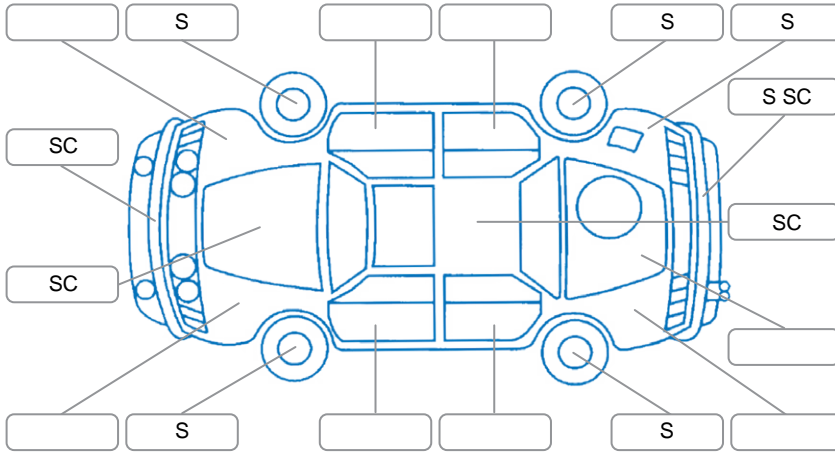

Report ID:	28,280,924	Version:	2
Created:	06 Jul 2026		

Make:	Mazda	Model:	Mazda6
Body Style:	Sedan	Year:	2015
Rego No.:	JMM182	Rego Expiry:	10 Dec 2026
WoF Expiry:	16 Jul 2027	Odometer:	139,526 Kms
Good No.:	28280924	VIN:	JM0GJ103200224639
Next Service:	149,531 Kms	Service History:	Yes

Key

S = Scratch R = Rust C = Crack * = Decals W = Significant scuffs
 D = Dent PT = Paint defect P = Pin dent SC = Stone Chips

Note: some defects and blemishes may not be displayed in the diagram

Body Inspection Comments

Left wing mirror indicator lens cracked.

Conditions During Body Inspection

Dry

Under Carriage and Under Bonnet Inspection Comments

Interior Comments

Seats:	Average
Carpets:	Average
Panels:	Average
Dashboard:	Good