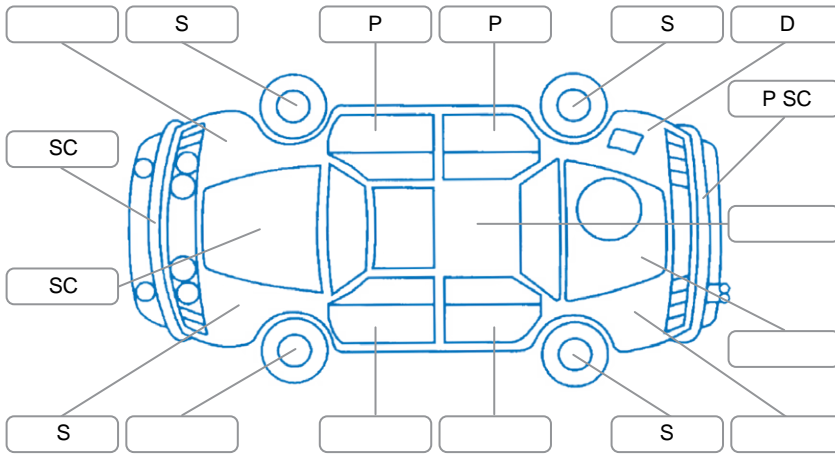

Report ID:	28,280,752	Version:	1
Created:	25 Jun 2026		

Make:	Volvo	Model:	S60
Body Style:	Sedan	Year:	2012
Rego No.:	GJB612	Rego Expiry:	10 Feb 2027
WoF Expiry:	10 Feb 2027	Odometer:	174,387 Kms
Good No.:	28280752	VIN:	YV1FS7056B2012914
Next Service:	182,000kms	Service History:	Yes

**Key**  
 S = Scratch    R = Rust    C = Crack    \* = Decals    W = Significant scuffs  
 D = Dent    PT = Paint defect    P = Pin dent    SC = Stone Chips

Note: some defects and blemishes may not be displayed in the diagram