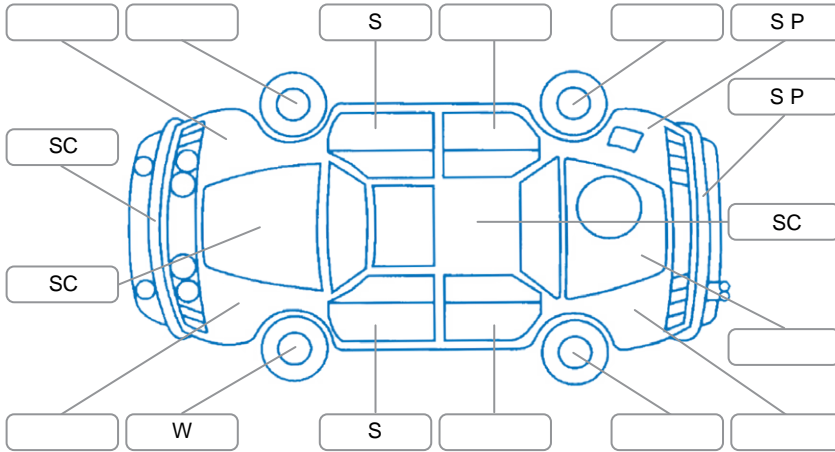

Report ID:	28,280,641	Version:	1
Created:	25 Jun 2026		

Make:	Mazda	Model:	Mazda3
Body Style:	Sedan	Year:	2017
Rego No.:	KWY386	Rego Expiry:	31 Oct 2026
WoF Expiry:	25 May 2027	Odometer:	130,382 Kms
Good No.:	28280641	VIN:	JM0BN527810145592
Next Service:	142800	Service History:	No

Key

S = Scratch R = Rust C = Crack * = Decals W = Significant scuffs
 D = Dent PT = Paint defect P = Pin dent SC = Stone Chips

Note: some defects and blemishes may not be displayed in the diagram

Body Inspection Comments