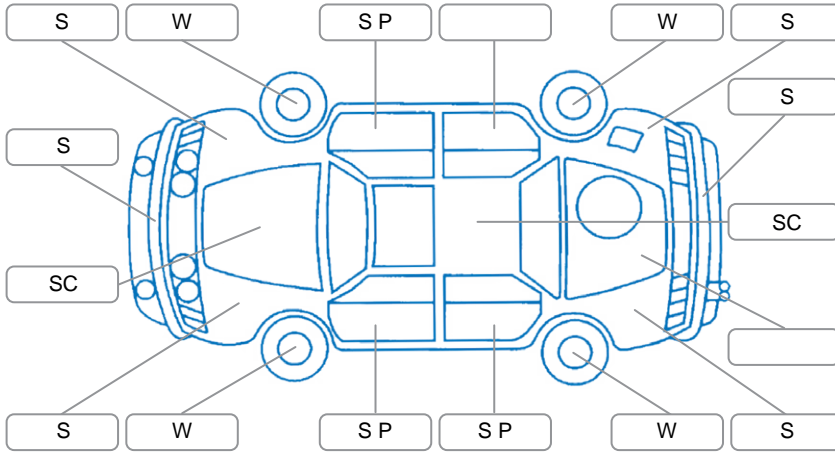

Report ID:	28,280,591	Version:	1
Created:	28 Jun 2026		

Make:	Holden	Model:	Trax
Body Style:	SUV	Year:	2020
Rego No.:	MWP179	Rego Expiry:	25 Jun 2027
WoF Expiry:	18 Jun 2027	Odometer:	121,563 Kms
Good No.:	28280591	VIN:	KL3BA7689LB317569
Next Service:	131000	Service History:	No

**Key**

S = Scratch    R = Rust    C = Crack    \* = Decals    W = Significant scuffs  
 D = Dent    PT = Paint defect    P = Pin dent    SC = Stone Chips

Note: some defects and blemishes may not be displayed in the diagram