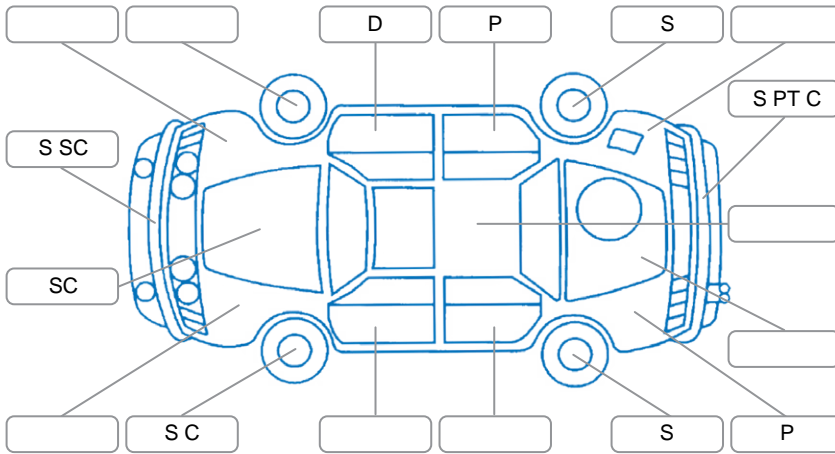

Report ID:	28,280,472	Version:	1
Created:	25 Jun 2026		

Make:	Nissan	Model:	Latio
Body Style:	Sedan	Year:	2015
Rego No.:	MUW721	Rego Expiry:	28 Sep 2026
WoF Expiry:	04 Mar 2027	Odometer:	154,639 Kms
Good No.:	28280472	VIN:	7AT0DH90X20703904
Next Service:	160,000kms	Service History:	No

Key

S = Scratch R = Rust C = Crack * = Decals W = Significant scuffs
 D = Dent PT = Paint defect P = Pin dent SC = Stone Chips

Note: some defects and blemishes may not be displayed in the diagram

Body Inspection Comments