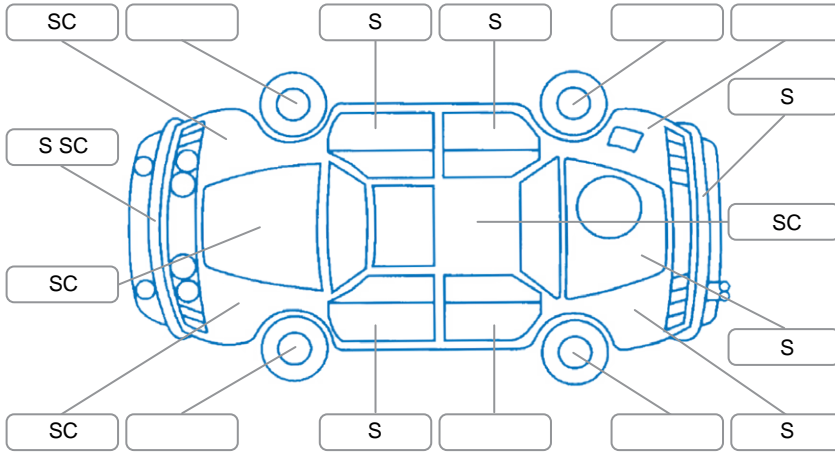

Report ID:	28,280,455	Version:	1
Created:	26 Jun 2026		

Make:	Skoda	Model:	Rapid
Body Style:	Hatchback	Year:	2016
Rego No.:	KJU289	Rego Expiry:	22 Feb 2027
WoF Expiry:	08 Jul 2026	Odometer:	47,384 Kms
Good No.:	28280455	VIN:	TMBFT6NH9G4519246
Next Service:	58,000	Service History:	Yes

### Key

S = Scratch    R = Rust    C = Crack    \* = Decals    W = Significant scuffs  
 D = Dent    PT = Paint defect    P = Pin dent    SC = Stone Chips

Note: some defects and blemishes may not be displayed in the diagram