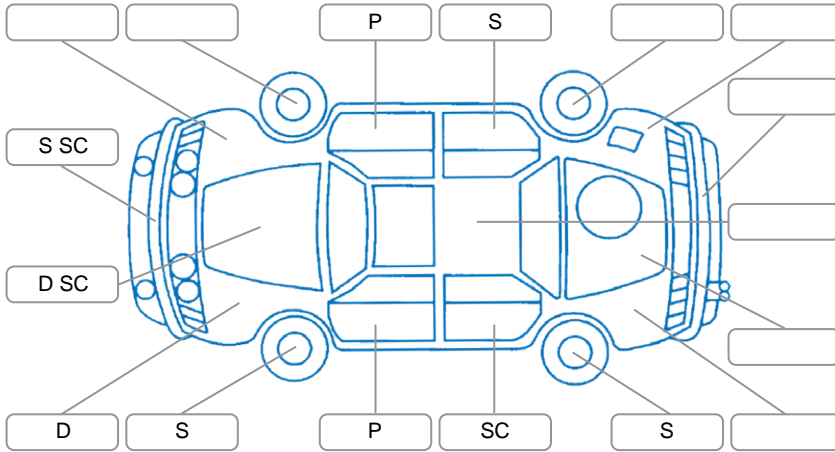

Report ID:	28,280,279	Version:	1
Created:	25 Jun 2026		

Make:	Toyota	Model:	Hiace
Body Style:	Van	Year:	2021
Rego No.:	NKN848	Rego Expiry:	29 Sep 2026
WoF Expiry:	08 Apr 2027	Odometer:	114,089 Kms
Good No.:	28280279	VIN:	JTFTA3AP908019887
Next Service:	121,000 Kms.	Service History:	No

### Key

S = Scratch    R = Rust    C = Crack    \* = Decals    W = Significant scuffs  
 D = Dent    PT = Paint defect    P = Pin dent    SC = Stone Chips

Note: some defects and blemishes may not be displayed in the diagram

### Body Inspection Comments

Right sill has chips/scratches, paint defect. (Dirt in paint).  
 Windscreen has chips in CVA.  
 Rear Right bumper cover needs refit.  
 B pillars scratched.

Conditions During Body Inspection    Dry