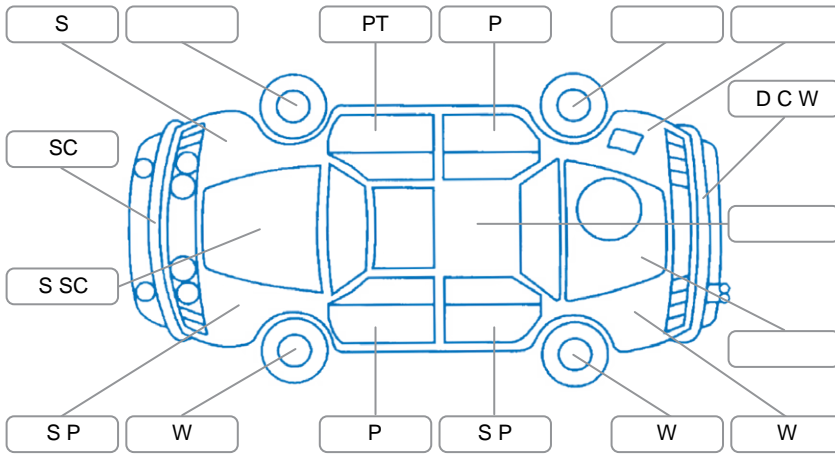

Report ID:	28,280,214	Version:	1
Created:	26 Jun 2026		

Make:	Toyota	Model:	Belta
Body Style:	Sedan	Year:	2006
Rego No.:	KBP623	Rego Expiry:	15 Dec 2026
WoF Expiry:	23 Jan 2027	Odometer:	109,586 Kms
Good No.:	28280214	VIN:	7AT0H654X16025148
Next Service:	115000	Service History:	No

### Key

S = Scratch    R = Rust    C = Crack    \* = Decals    W = Significant scuffs  
 D = Dent    PT = Paint defect    P = Pin dent    SC = Stone Chips

Note: some defects and blemishes may not be displayed in the diagram