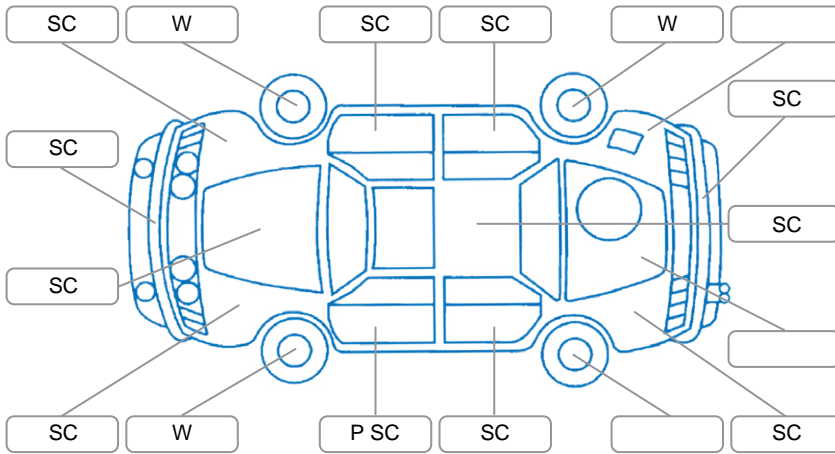

Report ID:	28,280,192	Version:	1
Created:	06 Jul 2026		

Make:	Nissan	Model:	Pulsar
Body Style:	Sedan	Year:	2013
Rego No.:	NUU242	Rego Expiry:	29 Jul 2026
WoF Expiry:	17 Jul 2027	Odometer:	131,825 Kms
Good No.:	28280192	VIN:	MNTBAAB17A0009797
Next Service:	141850	Service History:	No

### Key

S = Scratch    R = Rust    C = Crack    \* = Decals    W = Significant scuffs  
 D = Dent    PT = Paint defect    P = Pin dent    SC = Stone Chips

Note: some defects and blemishes may not be displayed in the diagram