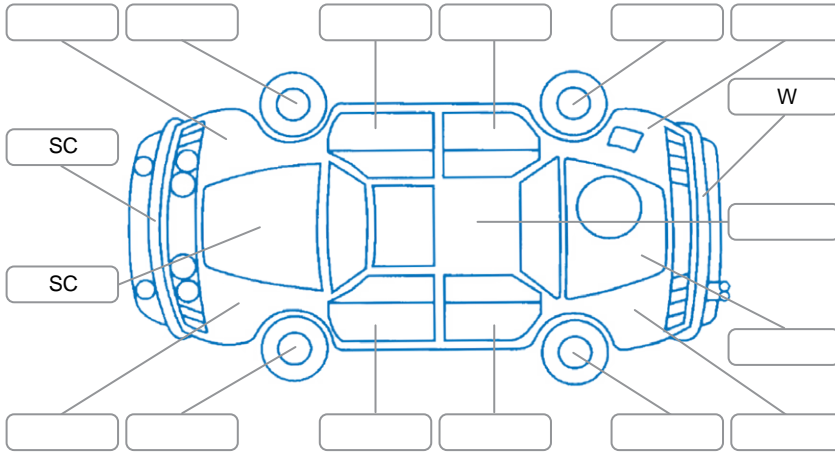

Report ID:	28,280,185	Version:	1
Created:	24 Jun 2026		

Make:	Subaru	Model:	Impreza
Body Style:	Hatchback	Year:	2015
Rego No.:	QUF787	Rego Expiry:	24 Sep 2026
WoF Expiry:	26 Sep 2026	Odometer:	97,468 Kms
Good No.:	28280185	VIN:	7AT0GF09X24097349
Next Service:	111,000km	Service History:	No

**Key**

S = Scratch    R = Rust    C = Crack    \* = Decals    W = Significant scuffs  
 D = Dent    PT = Paint defect    P = Pin dent    SC = Stone Chips

Note: some defects and blemishes may not be displayed in the diagram