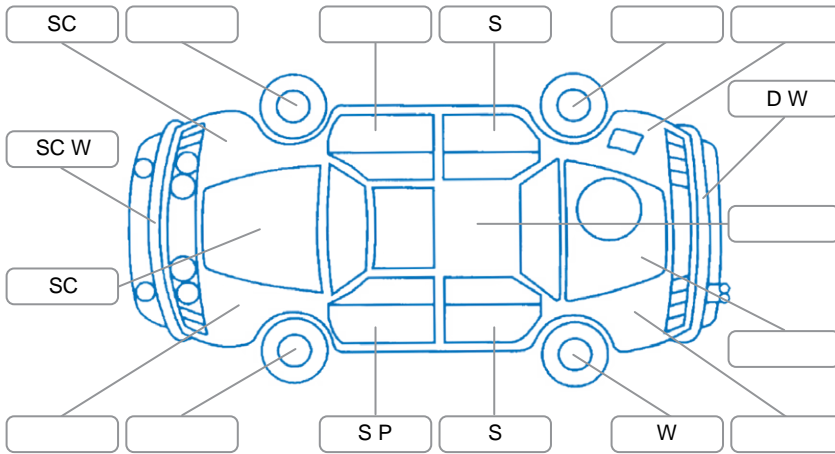

Key

S = Scratch R = Rust C = Crack * = Decals W = Significant scuffs
 D = Dent PT = Paint defect P = Pin dent SC = Stone Chips

Note: some defects and blemishes may not be displayed in the diagram

Body Inspection Comments

Stone chips in windscreen.

Conditions During Body Inspection

Dry

Under Carriage and Under Bonnet Inspection Comments

Interior Comments

Seats:	Good
Carpets:	Good
Panels:	Good
Dashboard:	Good

General Comments