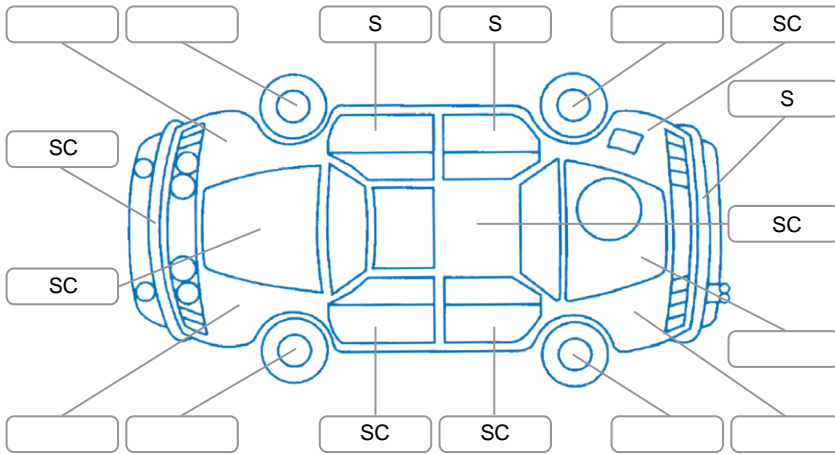

Report ID:	28,279,713	Version:	1
Created:	25 Jun 2026		

Make:	Hyundai	Model:	Iload
Body Style:	Van	Year:	2016
Rego No.:	KGD120	Rego Expiry:	21 Dec 2026
WoF Expiry:	22 Sep 2026	Odometer:	83,760 Kms
Good No.:	28279713	VIN:	KMFWBX7KLHU871924
Next Service:	90000	Service History:	No

Key

S = Scratch R = Rust C = Crack * = Decals W = Significant scuffs
 D = Dent PT = Paint defect P = Pin dent SC = Stone Chips

Note: some defects and blemishes may not be displayed in the diagram

Body Inspection Comments

Conditions During Body Inspection: Wet

Under Carriage and Under Bonnet Inspection Comments

Rear wheel drive

Interior Comments

Seats:	rips
Carpets:	Average
Panels:	Average
Dashboard:	Average

General Comments