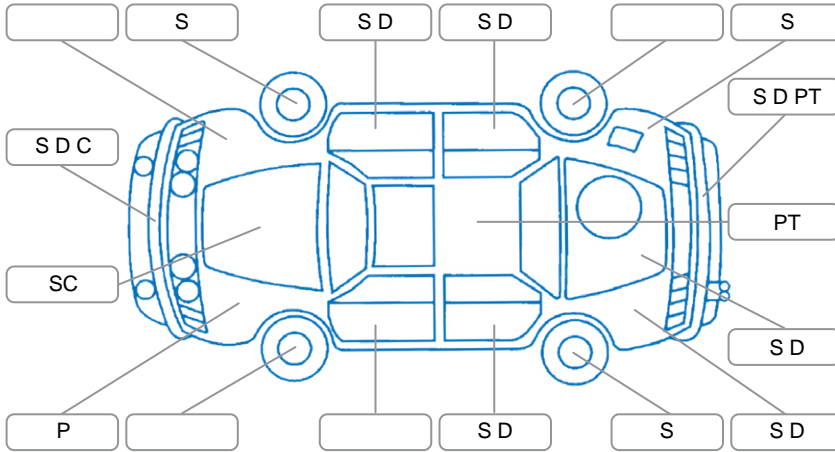

Report ID:	28,279,671	Version:	1
Created:	24 Jun 2026		

Make:	Toyota	Model:	Wish
Body Style:	People Mover	Year:	2006
Rego No.:	KWF104	Rego Expiry:	06 Mar 2027
WoF Expiry:	10 Jun 2027	Odometer:	188,204 Kms
Good No.:	28279671	VIN:	7AT0H64BX17307849
Next Service:	Unknown	Service History:	No

**Key**

S = Scratch    R = Rust    C = Crack    \* = Decals    W = Significant scuffs  
 D = Dent    PT = Paint defect    P = Pin dent    SC = Stone Chips

Note: some defects and blemishes may not be displayed in the diagram

**Body Inspection Comments**

Windscreen stone chips.

Conditions During Body Inspection

Wet

**Under Carriage and Under Bonnet Inspection Comments**

Rear lower arm front bushes split. Left front inner CV boot leaking. Engine oil leak.