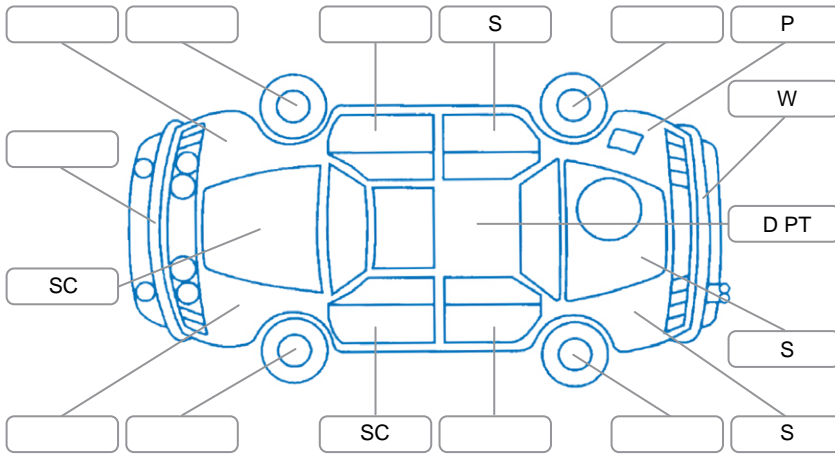

Report ID:	28,279,637	Version:	3
Created:	02 Jul 2026		

Make:	Toyota	Model:	Hiace
Body Style:	Minibus	Year:	2008
Rego No.:	NNR203	Rego Expiry:	17 Dec 2026
WoF Expiry:	29 Jun 2027	Odometer:	180,543 Kms
Good No.:	28279637	VIN:	7AT0H60FX21007608
Next Service:	187,000	Service History:	No

Key
 S = Scratch R = Rust C = Crack * = Decals W = Significant scuffs
 D = Dent PT = Paint defect P = Pin dent SC = Stone Chips

Note: some defects and blemishes may not be displayed in the diagram

Body Inspection Comments

Conditions During Body Inspection: Dry

Under Carriage and Under Bonnet Inspection Comments

Interior Comments

Seats:	Average
Carpets:	Average
Panels:	Average
Dashboard:	Holes in glovebox

General Comments

Road Conditions During Test Drive	Dry	
Engine Timing Mechanism	Timing Chain	
Evidence of Cam Belt Replacement	<input type="checkbox"/> Yes <input type="checkbox"/> No	Kms
Inspected by:	Samuel Weir	
Published by:	James Scott	
Inspection Date:	26 Jun 2026	