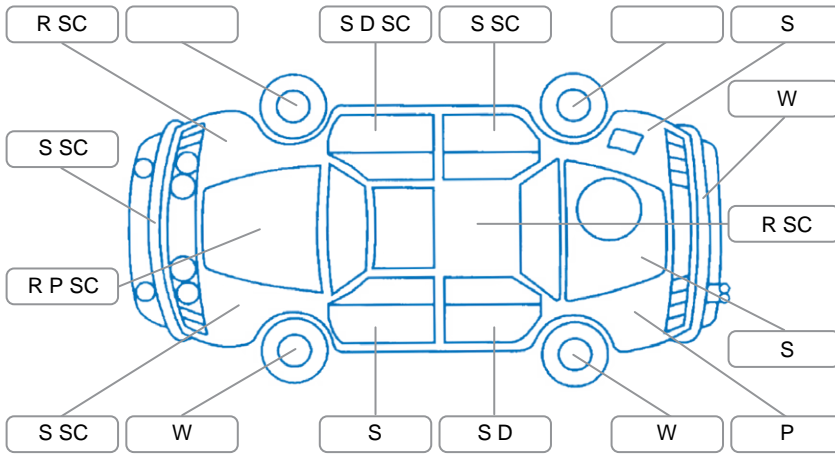

Report ID:	28,279,573	Version:	1
Created:	25 Jun 2026		

Make:	Suzuki	Model:	Swift
Body Style:	Hatchback	Year:	2011
Rego No.:	KUF837	Rego Expiry:	27 Jul 2026
WoF Expiry:	15 Dec 2026	Odometer:	180,204 Kms
Good No.:	28279573	VIN:	7AT0GK0CX17135452
Next Service:		Service History:	No

Key

S = Scratch R = Rust C = Crack * = Decals W = Significant scuffs
 D = Dent PT = Paint defect P = Pin dent SC = Stone Chips

Note: some defects and blemishes may not be displayed in the diagram

Body Inspection Comments

Right sill pin dented

Conditions During Body Inspection

Dry

Under Carriage and Under Bonnet Inspection Comments

Interior Comments

Seats:	Good
Carpets:	Good
Panels:	Good
Dashboard:	Good

General Comments

Road Conditions During Test Drive