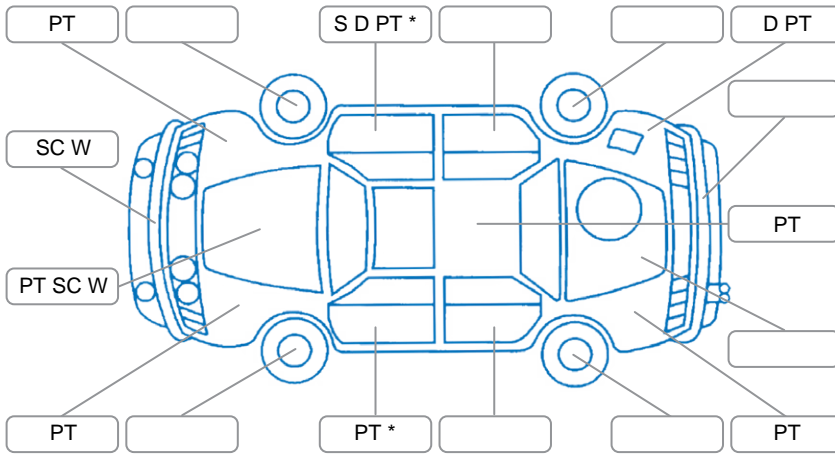

Report ID:	28,279,560	Version:	1
Created:	24 Jun 2026		

Make:	Toyota	Model:	Landcruiser
Body Style:	Utility	Year:	2008
Rego No.:	EJE507	Rego Expiry:	01 Aug 2026
WoF Expiry:	08 Jul 2026	Odometer:	540,847 Kms
Good No.:	28279560	VIN:	JTELV73J509001339
Next Service:	540000	Service History:	No

Key

S = Scratch R = Rust C = Crack * = Decals W = Significant scuffs
 D = Dent PT = Paint defect P = Pin dent SC = Stone Chips

Note: some defects and blemishes may not be displayed in the diagram

Body Inspection Comments

White paint in poor condition

Conditions During Body Inspection

Wet

Under Carriage and Under Bonnet Inspection Comments

Interior Comments

Seats:	Good
Carpets:	minor wear
Panels:	stains
Dashboard:	Good

General Comments