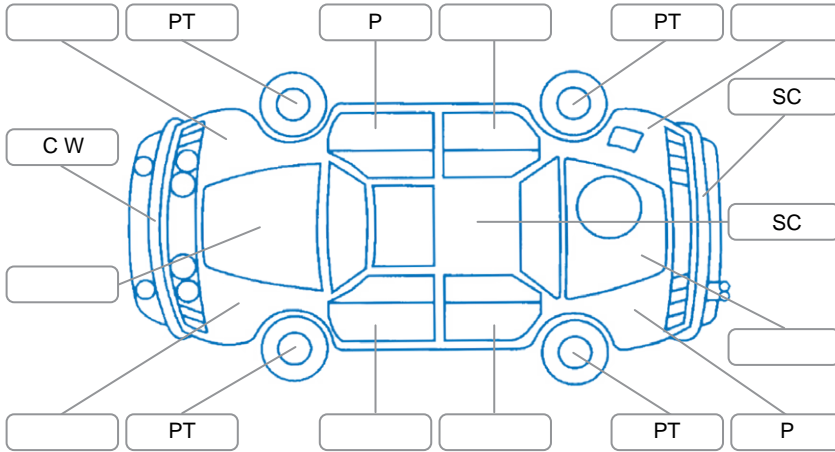

### Key

S = Scratch    R = Rust    C = Crack    \* = Decals    W = Significant scuffs  
 D = Dent    PT = Paint defect    P = Pin dent    SC = Stone Chips

Note: some defects and blemishes may not be displayed in the diagram

### Body Inspection Comments

Front wiper blades average  
 Spare wheels and springs in boot

Conditions During Body Inspection: Wet