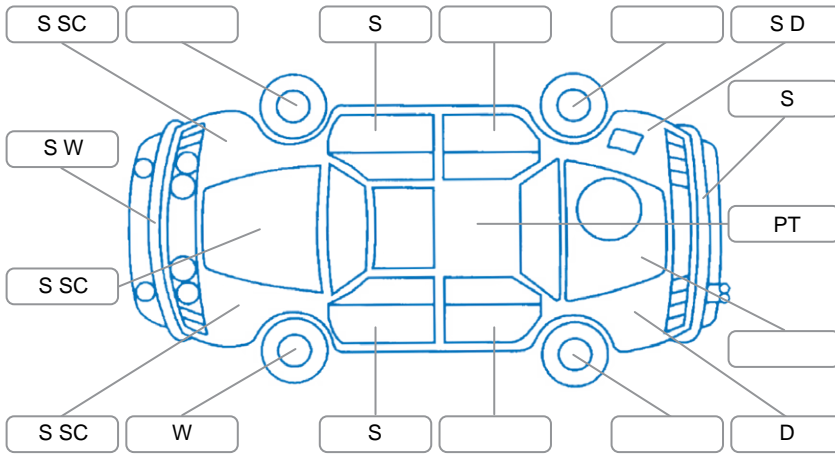

Report ID:	28,279,265	Version:	2
Created:	25 Jun 2026		

Make:	Citroen	Model:	DS3
Body Style:	Hatchback	Year:	2010
Rego No.:	FQG224	Rego Expiry:	25 Dec 2026
WoF Expiry:	11 Feb 2027	Odometer:	116,666 Kms
Good No.:	28279265	VIN:	VF7SA5FS9AW557141
Next Service:	124,000km	Service History:	No

Key

S = Scratch R = Rust C = Crack * = Decals W = Significant scuffs
 D = Dent PT = Paint defect P = Pin dent SC = Stone Chips

Note: some defects and blemishes may not be displayed in the diagram

Body Inspection Comments

Windscreen stone chips
 Glovebox damaged

Conditions During Body Inspection

Dry

Under Carriage and Under Bonnet Inspection Comments

Front wheel drive
 Engine oil leak

Interior Comments

Seats:	Good
Carpets:	Good
Panels:	Good
Dashboard:	Good