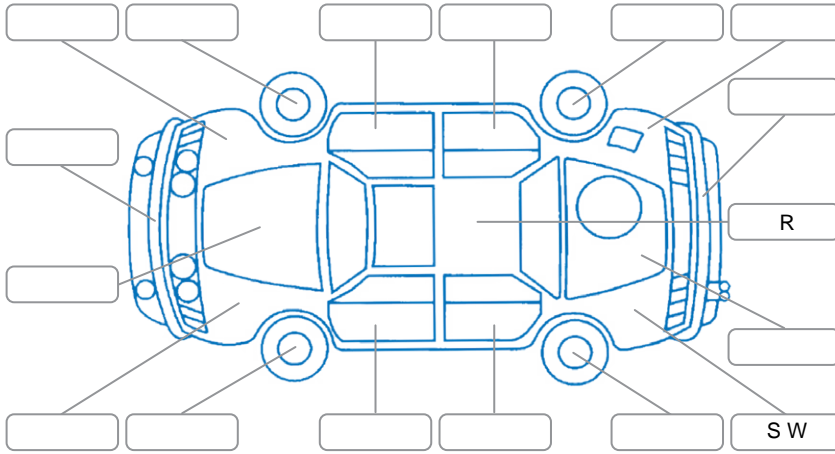

Key

S = Scratch R = Rust C = Crack * = Decals W = Significant scuffs
 D = Dent PT = Paint defect P = Pin dent SC = Stone Chips

Note: some defects and blemishes may not be displayed in the diagram

Body Inspection Comments

Rust in roof around rear window
 Rear tyres low

Conditions During Body Inspection

Dry

Under Carriage and Under Bonnet Inspection Comments

Engine oil leaks
 Surface Rust on underside components

Interior Comments