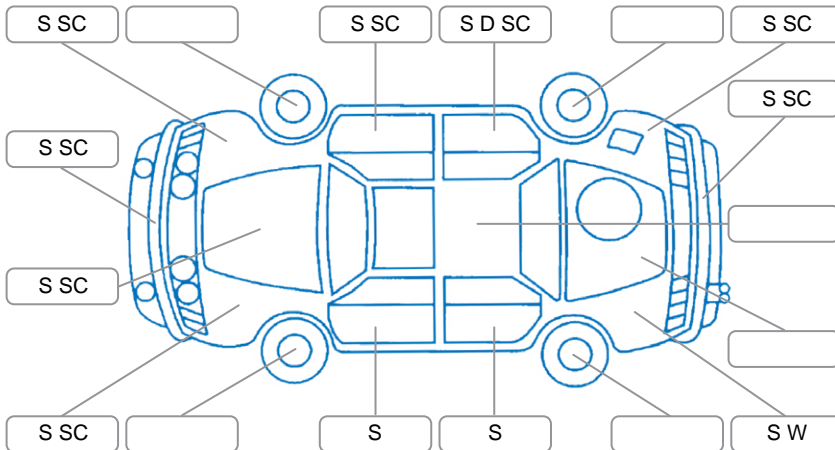

Report ID:	28,279,119	Version:	1
Created:	02 Jul 2026		

Make:	Mitsubishi	Model:	Pajero
Body Style:	SUV	Year:	2007
Rego No.:	NMG441	Rego Expiry:	19 Jul 2026
WoF Expiry:	15 Jun 2027	Odometer:	163,734 Kms
Good No.:	28279119	VIN:	7AT0CJ08X21001776
Next Service:	173,000	Service History:	Yes

Key
 S = Scratch R = Rust C = Crack * = Decals W = Significant scuffs
 D = Dent PT = Paint defect P = Pin dent SC = Stone Chips

Note: some defects and blemishes may not be displayed in the diagram

Body Inspection Comments