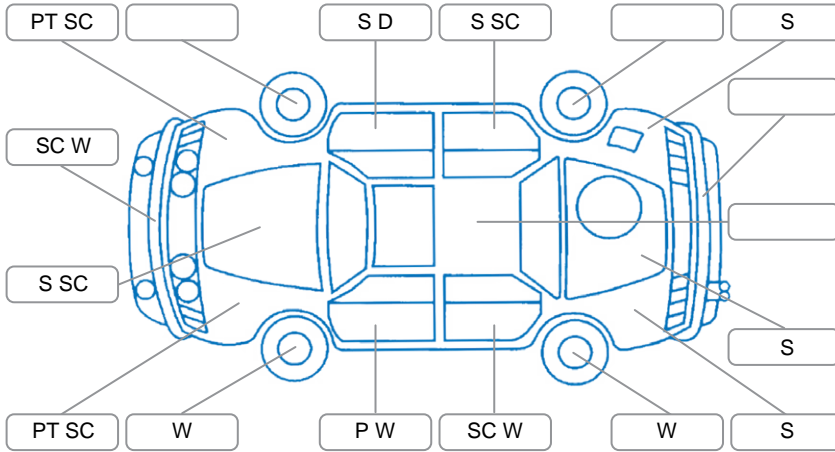

Report ID:	28,279,093	Version:	1
Created:	25 Jun 2026		

Make:	Ford	Model:	Ranger
Body Style:	Utility	Year:	2009
Rego No.:	GRA124	Rego Expiry:	29 Oct 2026
WoF Expiry:	11 Jun 2027	Odometer:	342,441 Kms
Good No.:	28279093	VIN:	MNAUS1E909W803009
Next Service:	344,637km	Service History:	No

Key

S = Scratch R = Rust C = Crack * = Decals W = Significant scuffs
 D = Dent PT = Paint defect P = Pin dent SC = Stone Chips

Note: some defects and blemishes may not be displayed in the diagram

Body Inspection Comments