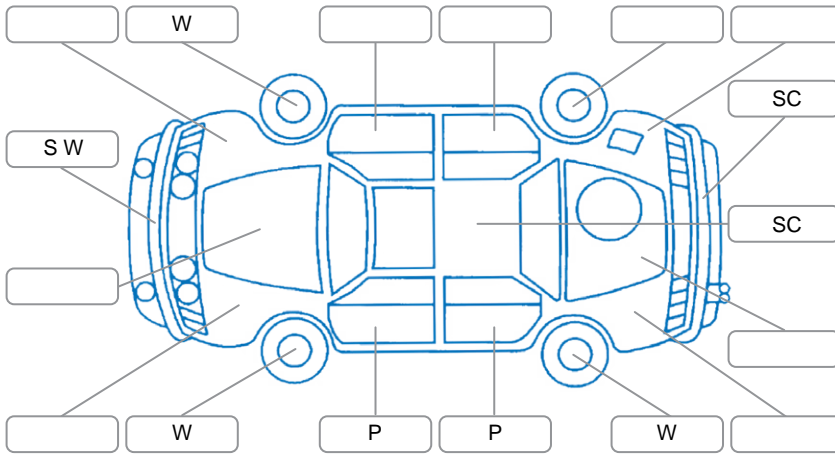

Key
 S = Scratch R = Rust C = Crack * = Decals W = Significant scuffs
 D = Dent PT = Paint defect P = Pin dent SC = Stone Chips

Note: some defects and blemishes may not be displayed in the diagram

Body Inspection Comments

Conditions During Body Inspection: Dry

Under Carriage and Under Bonnet Inspection Comments

2WD

Interior Comments

Seats:	Slight wear on drivers seat
Carpets:	Good
Panels:	Good
Dashboard:	Good

General Comments