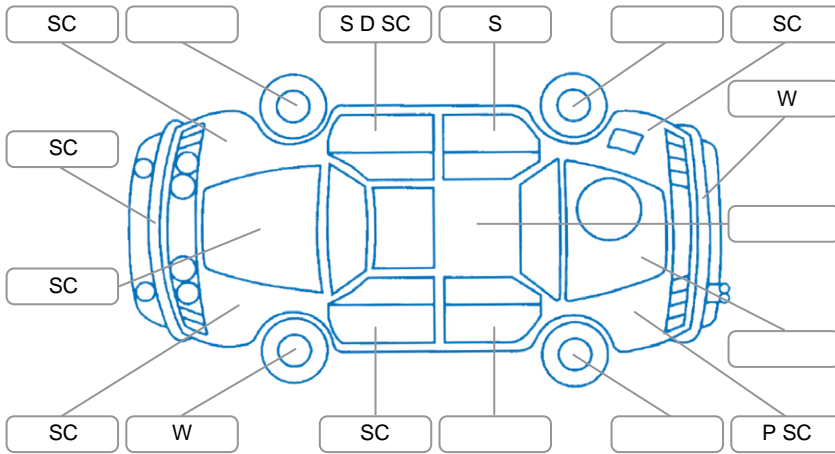

Report ID:	28,278,633	Version:	1
Created:	27 Jun 2026		

Make:	Ford	Model:	Focus
Body Style:	Hatchback	Year:	2007
Rego No.:	EEJ457	Rego Expiry:	15 Jan 2027
WoF Expiry:	23 May 2027	Odometer:	102,935 Kms
Good No.:	28278633	VIN:	WF05XXGCD57T13054
Next Service:	116700	Service History:	Yes

Key

S = Scratch R = Rust C = Crack * = Decals W = Significant scuffs
 D = Dent PT = Paint defect P = Pin dent SC = Stone Chips

Note: some defects and blemishes may not be displayed in the diagram

Body Inspection Comments

Windscreen stone chip not in CVA

Conditions During Body Inspection

Dry

Under Carriage and Under Bonnet Inspection Comments

Surface rust on suspension components
 Engine oil seepage

Interior Comments

Seats:	Average
Carpets:	Average
Panels:	Average
Dashboard:	Average