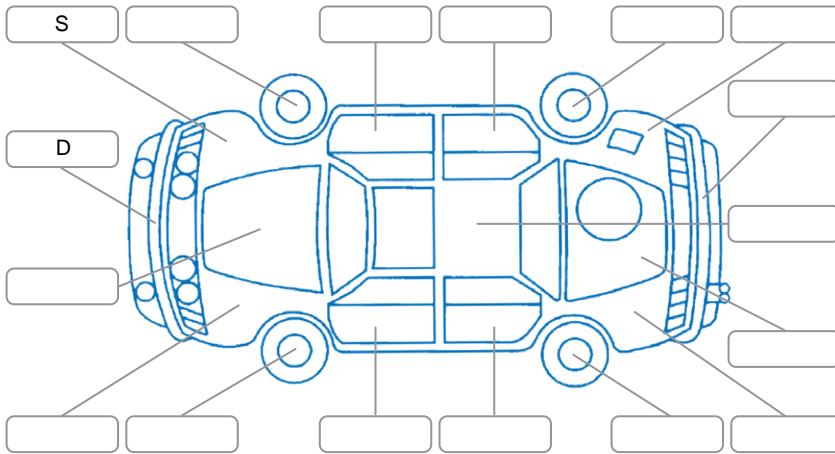

Key
 S = Scratch R = Rust C = Crack * = Decals W = Significant scuffs
 D = Dent PT = Paint defect P = Pin dent SC = Stone Chips

Note: some defects and blemishes may not be displayed in the diagram

Body Inspection Comments

Conditions During Body Inspection	Dry
-----------------------------------	-----

Under Carriage and Under Bonnet Inspection Comments

4WD
 Front differential and transmission oil seep

Interior Comments

Seats:	Average
Carpets:	Average
Panels:	Good
Dashboard:	Good