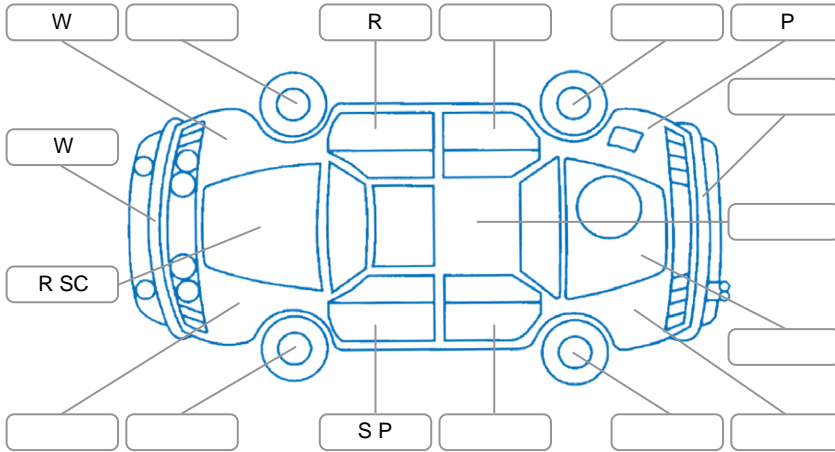

**Key**

S = Scratch    R = Rust    C = Crack    \* = Decals    W = Significant scuffs  
 D = Dent    PT = Paint defect    P = Pin dent    SC = Stone Chips

Note: some defects and blemishes may not be displayed in the diagram

**Body Inspection Comments**

Right Mirror Not Adjusting - Damaged

Conditions During Body Inspection    Wet

**Under Carriage and Under Bonnet Inspection Comments**

Oil Leak  
 Rough Idle  
 Left CVs Split

**Interior Comments**