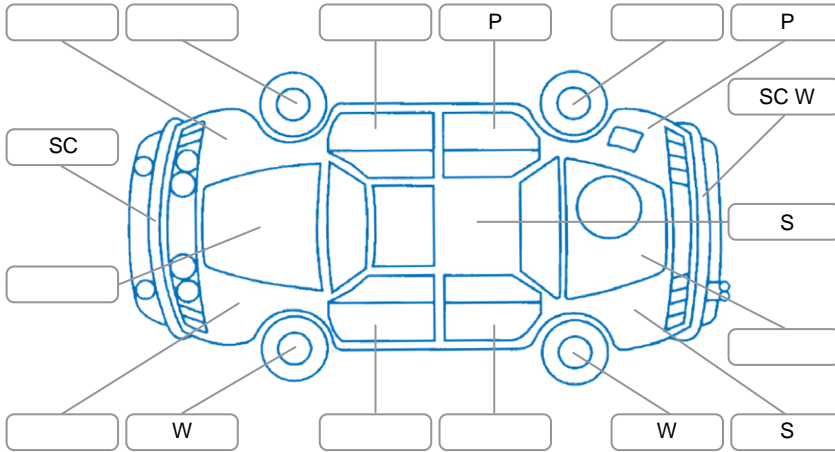

Report ID:	28,278,370	Version:	1
Created:	26 Jun 2026		

Make:	Honda	Model:	FIT
Body Style:	Hatchback	Year:	2016
Rego No.:	NRU801	Rego Expiry:	15 Aug 2026
WoF Expiry:	10 Jul 2027	Odometer:	126,566 Kms
Good No.:	28278370	VIN:	7AT08G2YX21302172
Next Service:	136,500 Kms	Service History:	No

Key

S = Scratch R = Rust C = Crack * = Decals W = Significant scuffs
 D = Dent PT = Paint defect P = Pin dent SC = Stone Chips

Note: some defects and blemishes may not be displayed in the diagram

Body Inspection Comments

Front bumper detaching on right side

Conditions During Body Inspection

Dry

Under Carriage and Under Bonnet Inspection Comments

2WD

Interior Comments

Seats:	Good
Carpets:	Large rip on drivers side
Panels:	Good
Dashboard:	Good