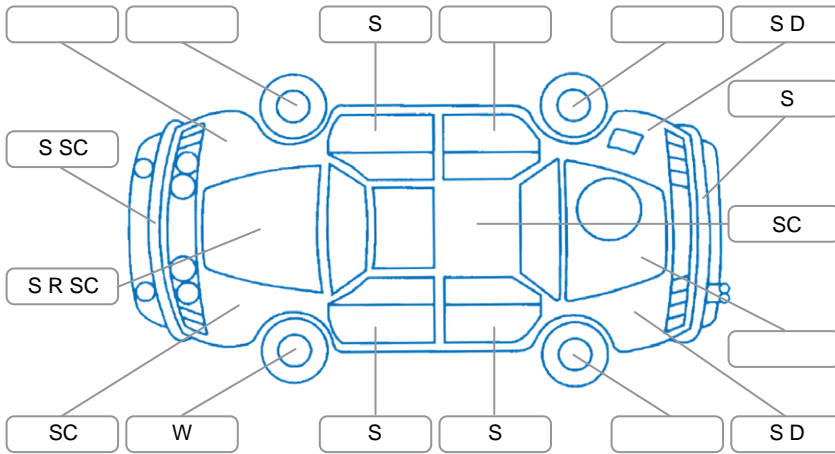

Report ID:	28,278,315	Version:	1
Created:	26 Jun 2026		

Make:	Hyundai	Model:	Santa FE
Body Style:	SUV	Year:	2022
Rego No.:	PQA60	Rego Expiry:	12 Sep 2026
WoF Expiry:	05 Dec 2026	Odometer:	185,079 Kms
Good No.:	28278315	VIN:	KMHS281HWPU452539
Next Service:	198000	Service History:	Yes

Key
 S = Scratch R = Rust C = Crack * = Decals W = Significant scuffs
 D = Dent PT = Paint defect P = Pin dent SC = Stone Chips

Note: some defects and blemishes may not be displayed in the diagram

Body Inspection Comments

Cracked in CVA

Conditions During Body Inspection

Dry

Under Carriage and Under Bonnet Inspection Comments

4WD

Interior Comments

Seats:	Minor stains, Good
Carpets:	Good
Panels:	Minor scratches, Good
Dashboard:	Good