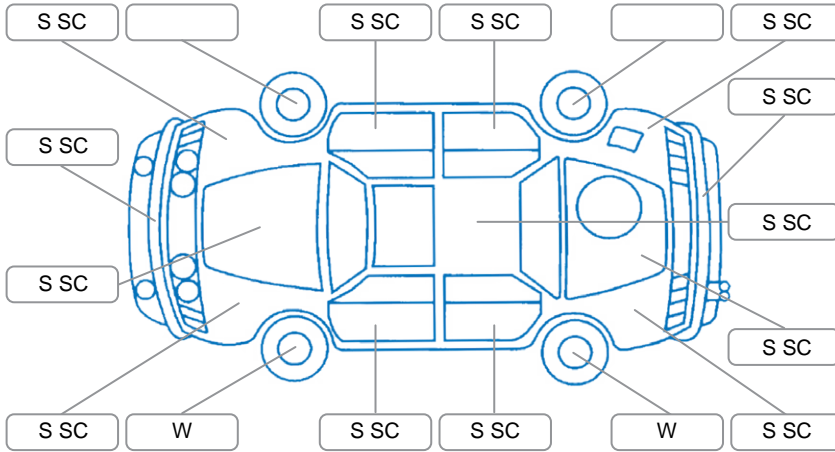

Report ID:	28,277,814	Version:	2
Created:	25 Jun 2026		

Make:	Ford	Model:	Kuga
Body Style:	SUV	Year:	2015
Rego No.:	RWP939	Rego Expiry:	26 Jun 2026
WoF Expiry:	23 Jun 2027	Odometer:	150,855 Kms
Good No.:	28277814	VIN:	WF0AXXWPMER88335
Next Service:	due	Service History:	No

Key

S = Scratch R = Rust C = Crack * = Decals W = Significant scuffs
 D = Dent PT = Paint defect P = Pin dent SC = Stone Chips

Note: some defects and blemishes may not be displayed in the diagram

Body Inspection Comments

Conditions During Body Inspection

Wet

Under Carriage and Under Bonnet Inspection Comments

All wheel drive/engine oil leak/minor underbody surface rust/

Interior Comments

Seats:	Average
Carpets:	Average
Panels:	Average
Dashboard:	Average