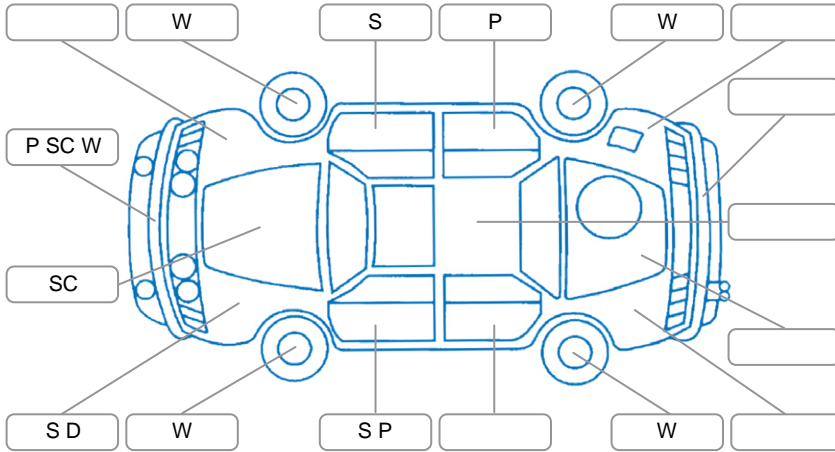

Report ID:	28,277,805	Version:	2
Created:	30 Jun 2026		

Make:	Toyota	Model:	Aqua
Body Style:	Hatchback	Year:	2012
Rego No.:	RWM33	Rego Expiry:	16 Sep 2026
WoF Expiry:	10 Jul 2027	Odometer:	141,027 Kms
Good No.:	28277805	VIN:	7AT0H65YX21030294
Next Service:	151000kms	Service History:	Yes

### Key

S = Scratch    R = Rust    C = Crack    \* = Decals    W = Significant scuffs  
 D = Dent    PT = Paint defect    P = Pin dent    SC = Stone Chips

Note: some defects and blemishes may not be displayed in the diagram