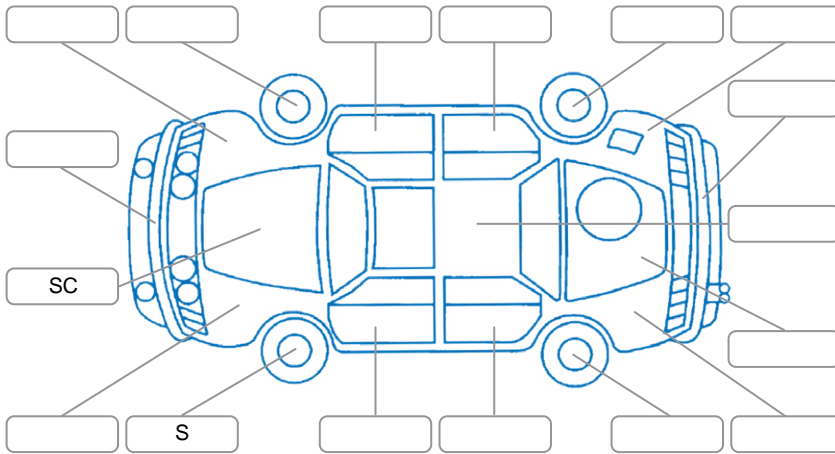

Report ID:	28,277,642	Version:	2
Created:	30 Jun 2026		

Make:	Toyota	Model:	Aqua
Body Style:	Hatchback	Year:	2015
Rego No.:	QHG155	Rego Expiry:	11 Jun 2027
WoF Expiry:	17 Dec 2026	Odometer:	75,266 Kms
Good No.:	28277642	VIN:	7AT0H65YX23446586
Next Service:	85,250kms	Service History:	No

Key
 S = Scratch R = Rust C = Crack * = Decals W = Significant scuffs
 D = Dent PT = Paint defect P = Pin dent SC = Stone Chips

Note: some defects and blemishes may not be displayed in the diagram

Body Inspection Comments