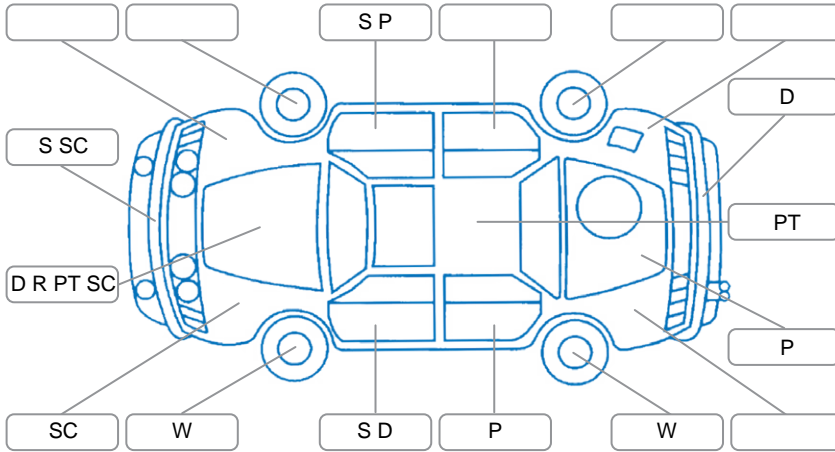

Report ID:	28,277,559	Version:	1
Created:	24 Jun 2026		

Make:	Toyota	Model:	Vitz
Body Style:	Hatchback	Year:	2006
Rego No.:	LTG6	Rego Expiry:	25 Nov 2026
WoF Expiry:	10 Sep 2026	Odometer:	127,458 Kms
Good No.:	28277559	VIN:	7AT0H63EX18033770
Next Service:	129200	Service History:	No

Key

S = Scratch R = Rust C = Crack * = Decals W = Significant scuffs
 D = Dent PT = Paint defect P = Pin dent SC = Stone Chips

Note: some defects and blemishes may not be displayed in the diagram

Body Inspection Comments

Left taillight condensation
 Both sills dented

Conditions During Body Inspection: Dry

Under Carriage and Under Bonnet Inspection Comments

Underbody surface rust

Interior Comments

Seats:	Average
Carpets:	Average
Panels:	Average
Dashboard:	Average