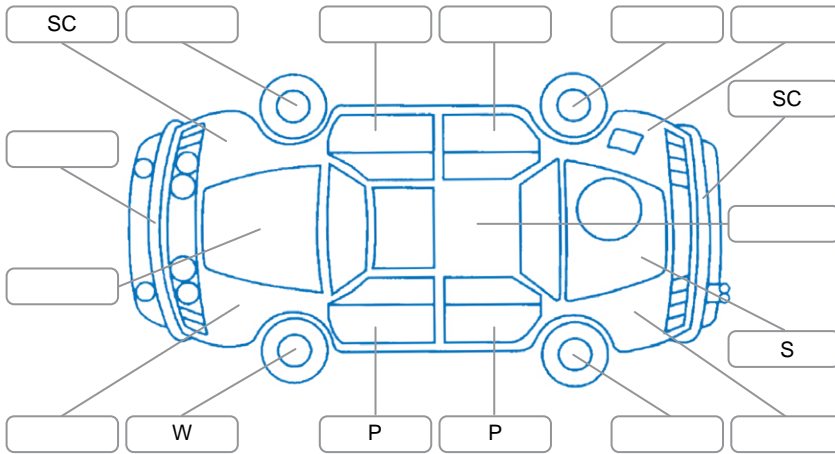

Key
 S = Scratch R = Rust C = Crack * = Decals W = Significant scuffs
 D = Dent PT = Paint defect P = Pin dent SC = Stone Chips

Note: some defects and blemishes may not be displayed in the diagram

Body Inspection Comments

Conditions During Body Inspection: Dry

Under Carriage and Under Bonnet Inspection Comments

Interior Comments

Seats:	Good
Carpets:	Good
Panels:	Good
Dashboard:	Good

General Comments

Road Conditions During Test Drive	Dry	
Engine Timing Mechanism	Timing Chain	
Evidence of Cam Belt Replacement	<input type="checkbox"/> Yes <input type="checkbox"/> No	Kms
Inspected by:	Alana Saunders	
Published by:	Alana Saunders	
Inspection Date:	26 Jun 2026	