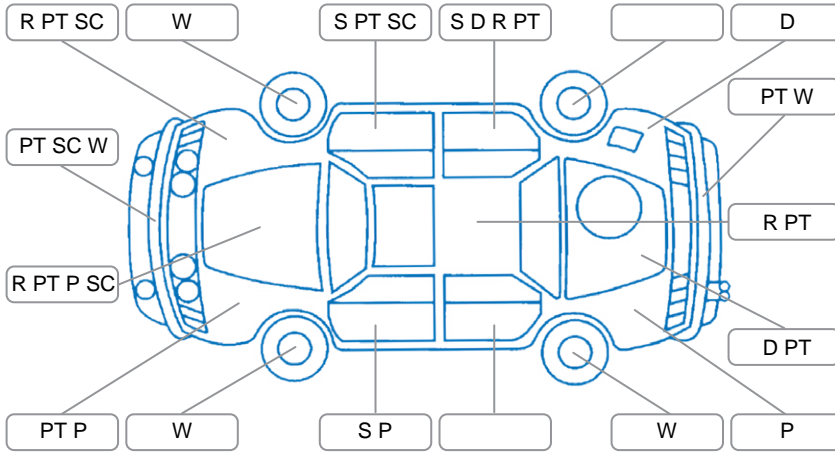

Report ID:	28,277,402	Version:	1
Created:	24 Jun 2026		

Make:	Toyota	Model:	Camry
Body Style:	Sedan	Year:	2004
Rego No.:	BZP717	Rego Expiry:	26 Jan 2027
WoF Expiry:	30 Sep 2026	Odometer:	269,340 Kms
Good No.:	28277402	VIN:	6T153BK360X045880
Next Service:	253500	Service History:	Yes

Key

S = Scratch R = Rust C = Crack * = Decals W = Significant scuffs
 D = Dent PT = Paint defect P = Pin dent SC = Stone Chips

Note: some defects and blemishes may not be displayed in the diagram

Body Inspection Comments

Wss

Conditions During Body Inspection

Dry

Under Carriage and Under Bonnet Inspection Comments

Underbody rust
 Engine oil leak

Interior Comments

Seats:	Average
Carpets:	Average
Panels:	Good
Dashboard:	Good

General Comments