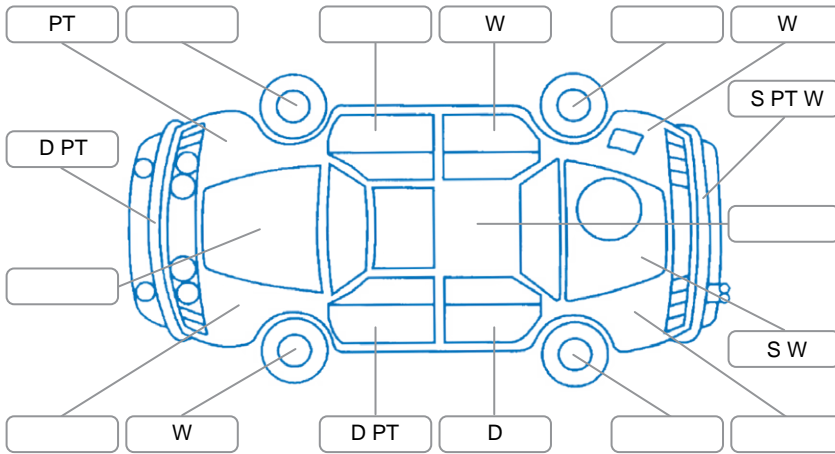

Report ID:	28,277,321	Version:	1
Created:	26 Jun 2026		

Make:	Nissan	Model:	Maxima
Body Style:	Sedan	Year:	2004
Rego No.:	CHP805	Rego Expiry:	19 Aug 2026
WoF Expiry:	25 Feb 2027	Odometer:	346,536 Kms
Good No.:	28277321	VIN:	JN1BBUJ31A0008227
Next Service:	unknown	Service History:	No

Key

S = Scratch R = Rust C = Crack * = Decals W = Significant scuffs
 D = Dent PT = Paint defect P = Pin dent SC = Stone Chips

Note: some defects and blemishes may not be displayed in the diagram

Body Inspection Comments

Bonnet stays worn

Conditions During Body Inspection

Dry

Under Carriage and Under Bonnet Inspection Comments

Significant engine oil leaks
 Front lower arm rear bushes perished
 Tyres low

Interior Comments

Seats:	Good
Carpets:	Good
Panels:	Good
Dashboard:	Good