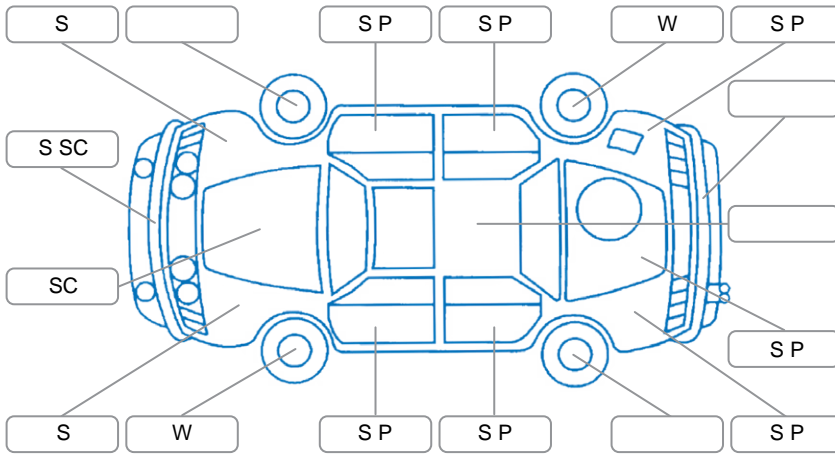

Report ID:	28,277,193	Version:	1
Created:	24 Jun 2026		

Make:	Toyota	Model:	Hilux
Body Style:	Utility	Year:	2018
Rego No.:	LFR421	Rego Expiry:	27 Aug 2026
WoF Expiry:	12 Feb 2027	Odometer:	210,771 Kms
Good No.:	28277193	VIN:	MROJA3CD600090936
Next Service:	10/10/26 or 21500km	Service History:	Yes

**Key**

S = Scratch    R = Rust    C = Crack    \* = Decals    W = Significant scuffs  
 D = Dent    PT = Paint defect    P = Pin dent    SC = Stone Chips

Note: some defects and blemishes may not be displayed in the diagram

Seats:	Average
Carpets:	Good
Panels:	Good
Dashboard:	Good

**General Comments**

Vehicle drove well.

Road Conditions During Test Drive

Dry

Engine Timing Mechanism

Timing Chain

Evidence of Cam Belt Replacement