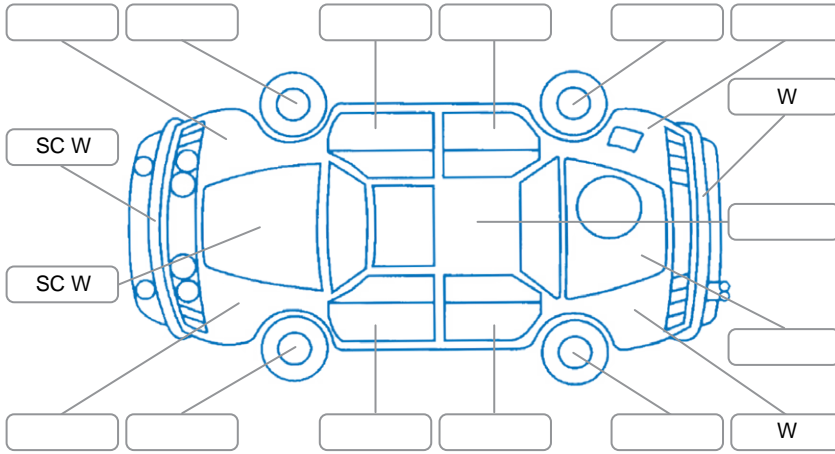

Report ID:	28,277,138	Version:	1
Created:	23 Jun 2026		

Make:	Mitsubishi	Model:	Eclipse Cross
Body Style:	SUV	Year:	2022
Rego No.:	PCR355	Rego Expiry:	20 Sep 2026
WoF Expiry:	20 Mar 2027	Odometer:	65,636 Kms
Good No.:	28277138	VIN:	JMFXTGK1WMZ004643
Next Service:	75000km	Service History:	Yes

Key

S = Scratch R = Rust C = Crack * = Decals W = Significant scuffs
 D = Dent PT = Paint defect P = Pin dent SC = Stone Chips

Note: some defects and blemishes may not be displayed in the diagram

Body Inspection Comments

Windscreen has chips

Conditions During Body Inspection

Dry

Under Carriage and Under Bonnet Inspection Comments

Interior Comments

Seats:	Good
Carpets:	drivers floor has wear.
Panels:	Good
Dashboard:	Good

General Comments