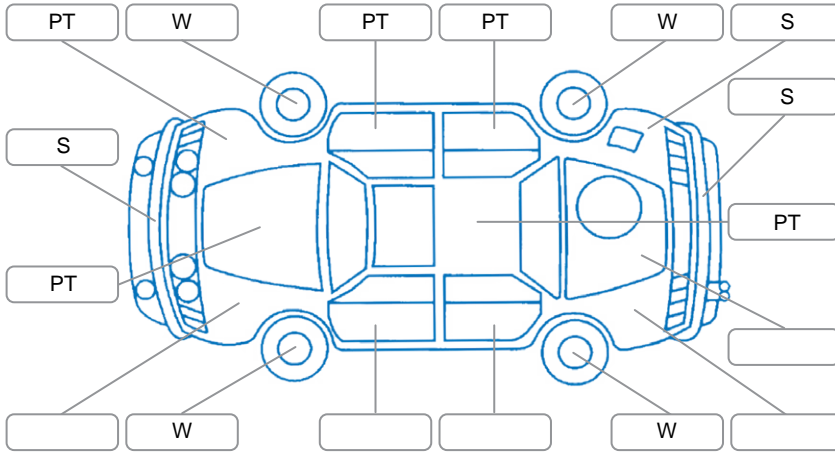

Report ID:	28,277,036	Version:	1
Created:	27 Jun 2026		

Make:	Mazda	Model:	Axela
Body Style:	Hatchback	Year:	2007
Rego No.:	RWF630	Rego Expiry:	23 Aug 2026
WoF Expiry:	11 Jun 2027	Odometer:	208,508 Kms
Good No.:	28277036	VIN:	7AT0C13JX13306399
Next Service:		Service History:	No

Key

S = Scratch R = Rust C = Crack * = Decals W = Significant scuffs
 D = Dent PT = Paint defect P = Pin dent SC = Stone Chips

Note: some defects and blemishes may not be displayed in the diagram

Body Inspection Comments

Screws drilled into front bumper on left side
 Screws drilled into both sides of rear bumper
 Inside of boot wet spots of corrosion starting
 Right side side skirt damaged

Conditions During Body Inspection Dry