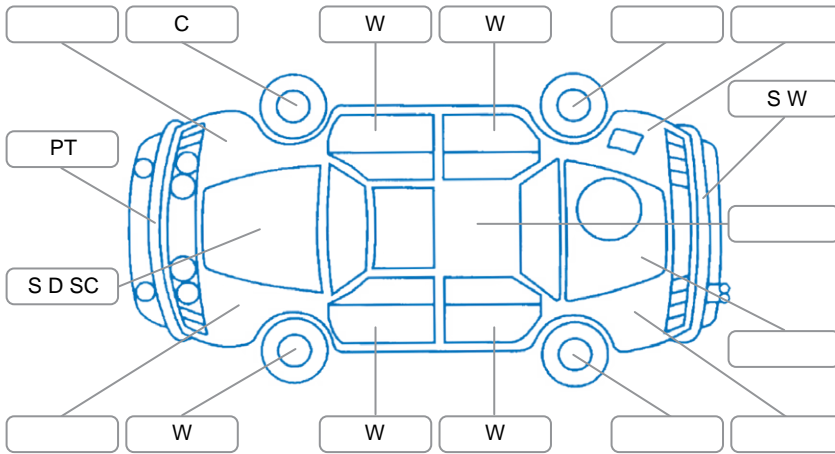

Key

S = Scratch R = Rust C = Crack * = Decals W = Significant scuffs
 D = Dent PT = Paint defect P = Pin dent SC = Stone Chips

Note: some defects and blemishes may not be displayed in the diagram

Body Inspection Comments

Conditions During Body Inspection: Dry

Under Carriage and Under Bonnet Inspection Comments

Interior Comments

Seats:	Good
Carpets:	Good
Panels:	Good
Dashboard:	Good

General Comments

Road Conditions During Test Drive	Dry		
Engine Timing Mechanism	Timing Chain		
Evidence of Cam Belt Replacement	<input type="checkbox"/> Yes	<input type="checkbox"/> No	Kms
Inspected by:	Greg Morgan		
Published by:	Michael Little		
Inspection Date:	23 Jun 2026		